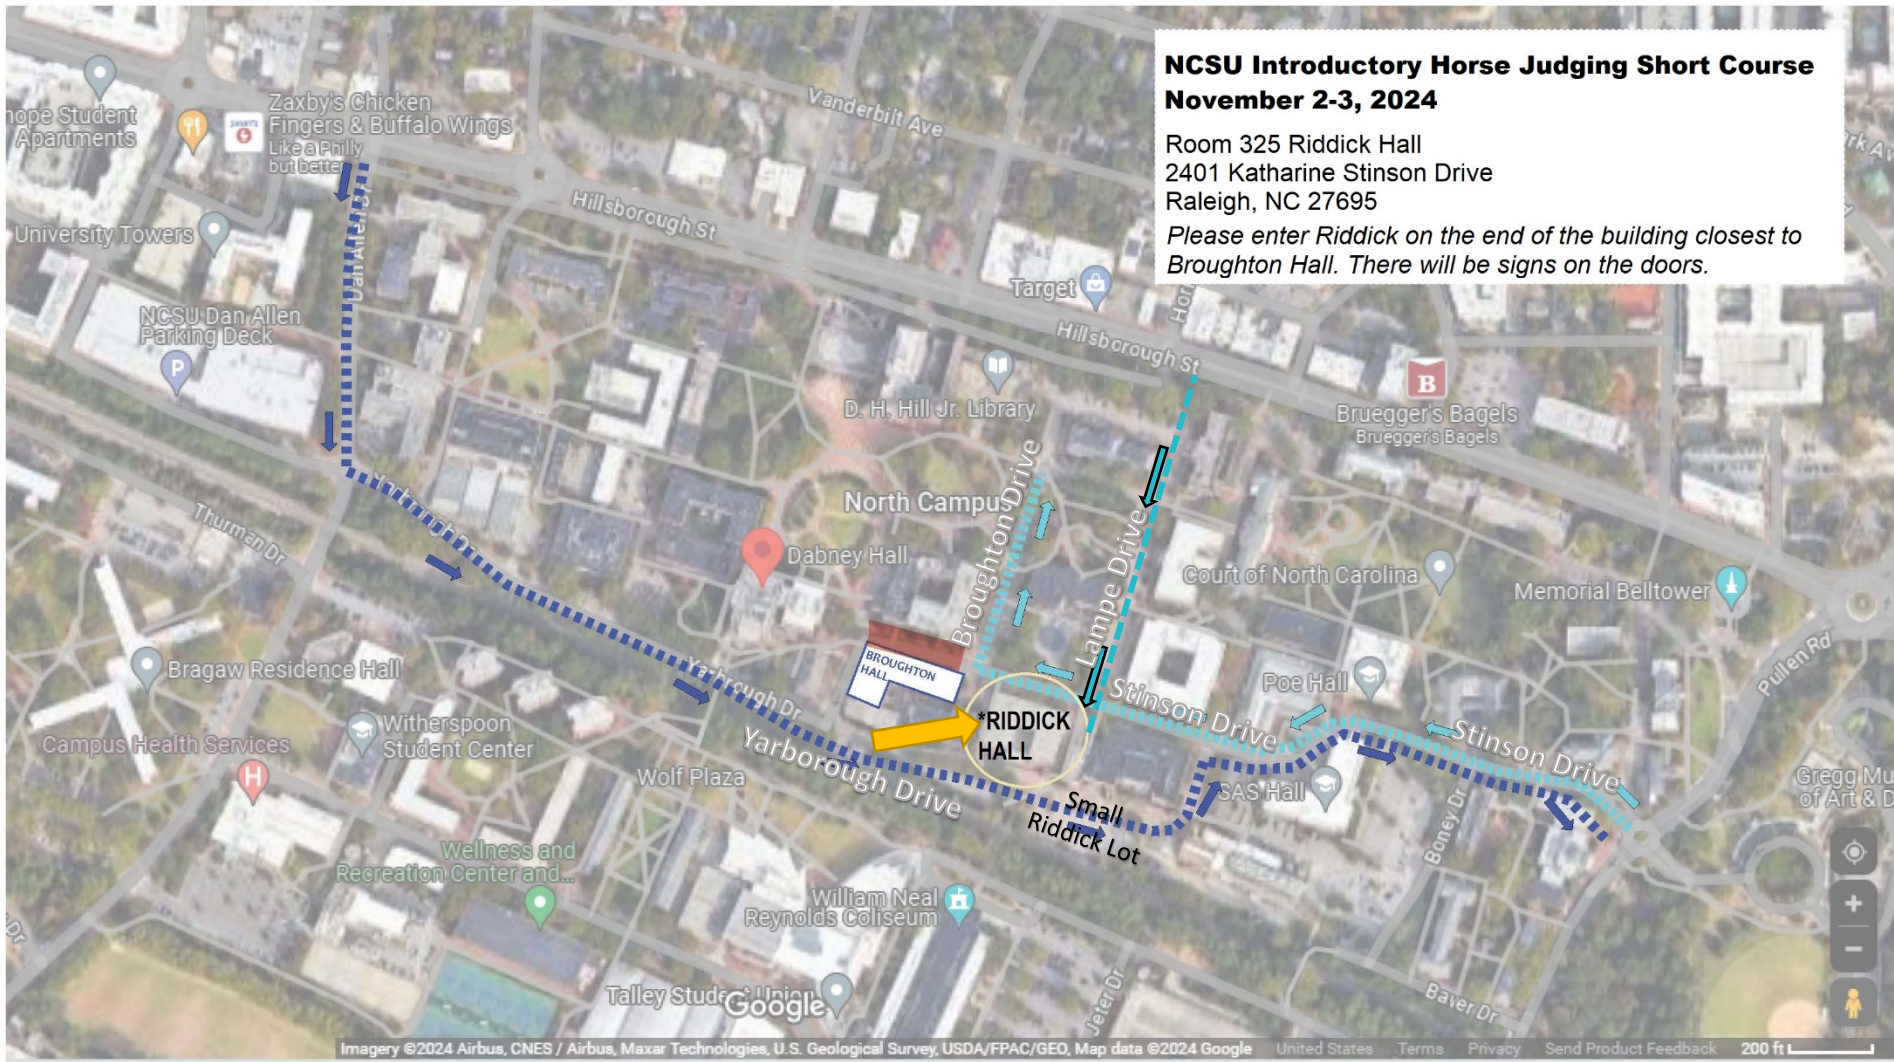

**NCSU Introductory Horse Judging Short Course
November 2-3, 2024**

Room 325 Riddick Hall
2401 Katharine Stinson Drive
Raleigh, NC 27695

Please enter Riddick on the end of the building closest to Broughton Hall. There will be signs on the doors.

LEGEND

 AREA OF CLOSURE DUE TO CRANE

 PATH FROM EAST SIDE OF CAMPUS

 PATH FROM WEST SIDE OF CAMPUS

Parking will be available along Stinson, Lampe, and Broughton Drives. The red shaded area represents a road closure due to construction. Parking will also be available along Yarborough Drive and there is a small lot behind Riddick Hall that is available. As long as you do not park in a "Reserved" spot, you are fine.