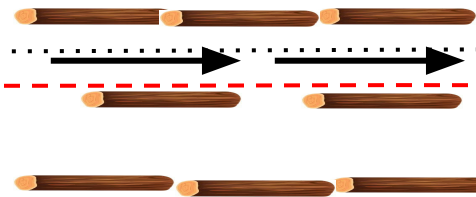

1. Trot from A to and around B.
2. Walk to Judge, stop and set up for inspection.
3. When dismissed, perform a 1/4 turn.
4. Exit at a walk.

Follow the instructions of your ring steward.

Exhibitors perform their pattern to the green cones. ▲

Follow instructions of your ring steward.

Exhibitors perform their pattern to the green cones. ▲

Walk	-----
Jog	- - - - -
Extended Jog	- - - - -
Lope	—————
Leg Yield	
Lead Change	— / —
Back	← — — — —
Marker	⊙ B
Sidepass	← — — — — →

[WH/WT-26]

Pattern Provided by:
Show Management

2024 NC State 4-H Horse Show

Class 67 Cloverbud Trail

Show Date: July 12, 2024

Out Gate

5. Walk through the box and the open gate. Pattern ends when through the gate.

Judge's Gazebo

2. Walk over pole, bridge, and into chute.

3. Back through chute.

4. Jog out of chute and over poles as shown.

In Gate

1. Walk serpentine