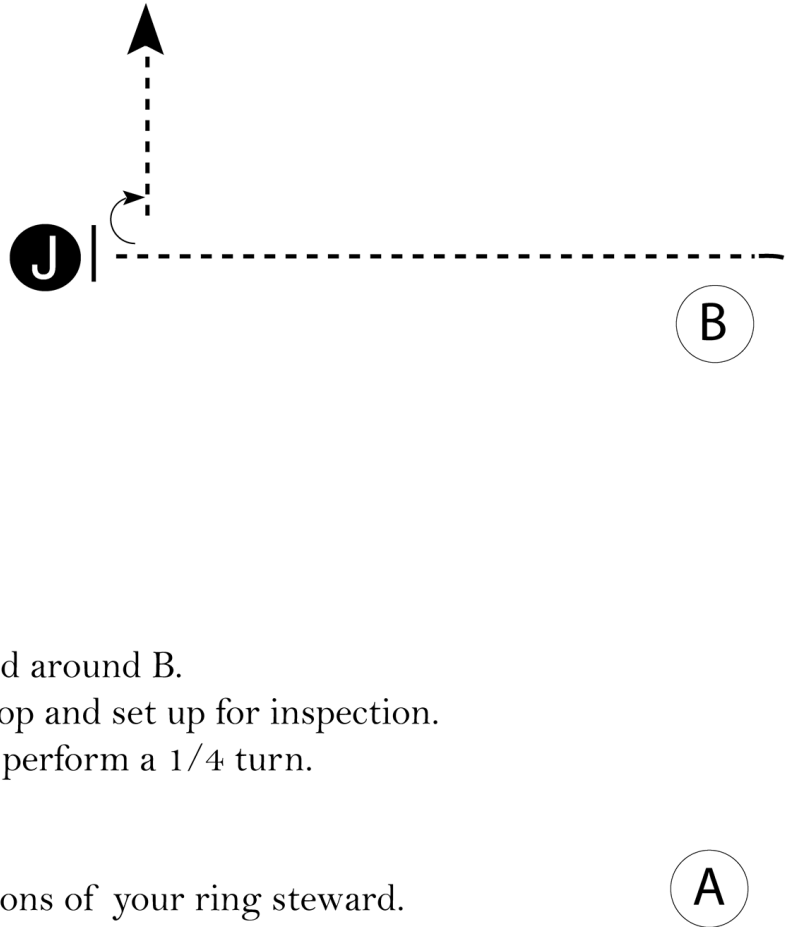

2024 NC State 4-H Horse Show

Western Cloverbud Showmanship (Class 58)

Show Date: 07-12-2024

w w w . H o r s e S h o w P a t t e r n s . c o m

w w w . H o r s e S h o w P a t t e r n s . c o m

Be ready at A.

1. Trot from A to and around B.
2. Walk to Judge, stop and set up for inspection.
3. When dismissed, perform a 1/4 turn.
4. Exit at a walk.

Follow the instructions of your ring steward.

Exhibitors perform their pattern to the green cones. ▲

Walk - - - - -

Trot - - - - -

Back ←

Marker (B)

Judge (J)

[S/WT-38]

Pattern Provided by:
Show Management