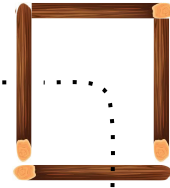

Follow instructions of your ring steward.

Exhibitors perform their pattern to the green cones. ▲

Walk	-----
Jog	- - - - -
Extended Jog	- - - - -
Lope	—————
Leg Yield	
Lead Change	— / —
Back	← — — — —
Marker	⊙ B
Sidepass	← — — — — →

[WH/WT-26]

Pattern Provided by:
Show Management

2024 NC State 4-H Horse Show

Class 67 Cloverbud Trail

Show Date: July 12, 2024

Out Gate

5. Walk through the box and the open gate. Pattern ends when through the gate.

Judge's Gazebo

2. Walk over pole, bridge, and into chute.

3. Back through chute.

4. Jog out of chute and over poles as shown.

In Gate

1. Walk serpentine