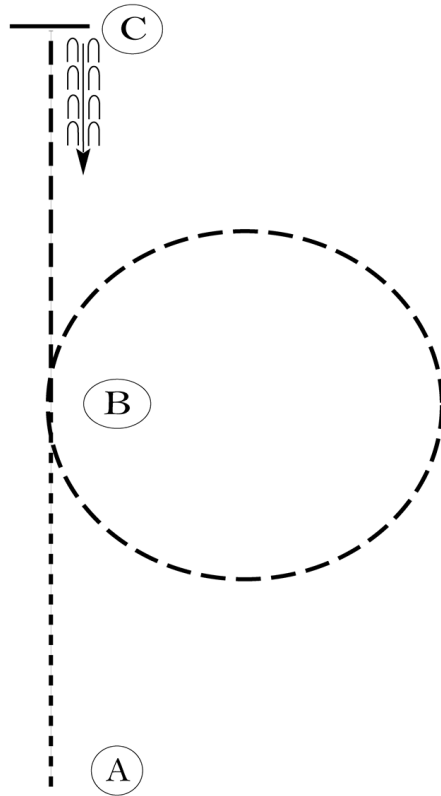

1. Trot from A to and around B.
2. Walk to Judge, stop and set up for inspection.
3. When dismissed, perform a 1/4 turn.
4. Exit at a walk.

Follow the instructions of your ring steward.

Exhibitors perform their pattern to the green cones. ▲

Walk - - - - -

Trot - - - - -

Back ←

Marker (B)

Judge (J)

[S/WT-38]

Pattern Provided by:
Show Management

2024 NC State 4-H Horse Show

Cloverbud Western Horsemanship (Class 61)

Show Date: 07-12-2024

w w w . H o r s e S h o w P a t t e r n s . c o m

w w w . H o r s e S h o w P a t t e r n s . c o m

Be ready at A.

1. Walk from A to B.
2. Jog a circle to the right at B.
3. Continue to jog to C.
4. Stop at C and back approximately one horse length.