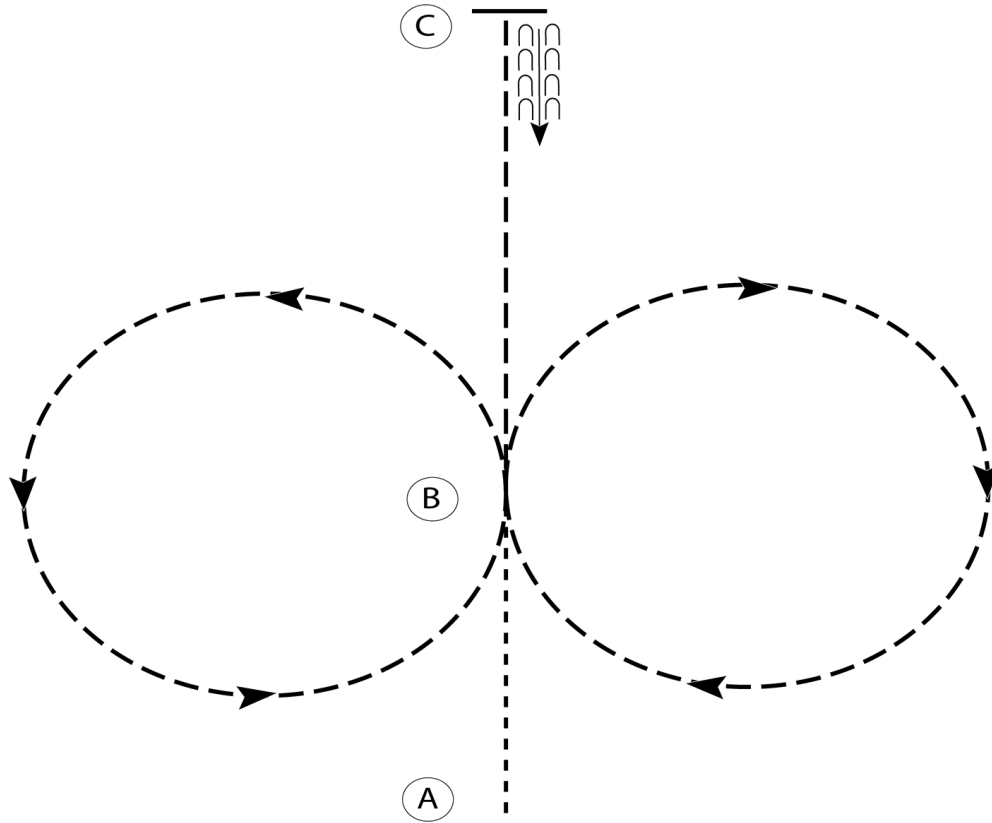

Follow the instructions of your ring steward.

Exhibitors perform their pattern to the green cones. ▲

- Walk - - - - -
- Trot - - - - -
- Back ←
- Marker ○ B
- Judge ● J

[S/WT-33]

Pattern Provided by:  
*Show Management*

## English Cloverbud Equitation (Class 32)

Show Date: 07-11-2024

1. Walk A to B.
2. At B posting trot a circle to the right on the proper diagonal.
3. At B posting trot a circle to the left on the proper diagonal.
4. At B sitting trot to C.
5. At C stop and back approximately one horse length.