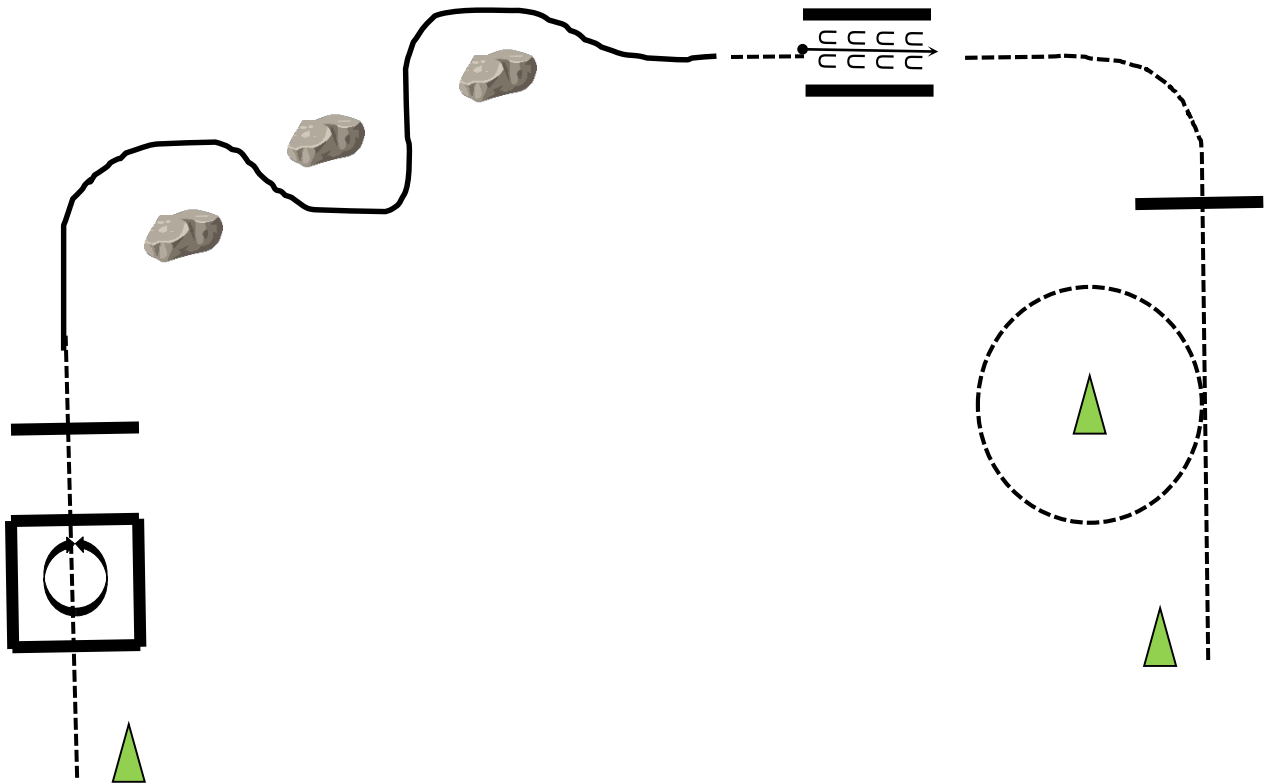

2024 NC State 4-H Horse Show

Adaptive Rider Showmanship (Class 12)

Show Date: 07-10-2024

Be ready at A.

1. Walk from A to B.
2. Trot from B to C.
3. Stop at C and perform a 90 degree turn.
4. Walk to the judge.
5. Stop and set up for inspection.
6. When dismissed, perform a 90 degree turn.
7. Trot away from judge.
8. Follow the instructions of your ring steward.

Walk	-----
Trot	- - - - -
Back	←=====
Marker	ⓑ
Judge	ⓐ

[S/WT-17]

Pattern Provided by:
Show Management

2024 NC State 4-H Horse Show

Class 19, 20, 21 Adaptive Trail Level 1, 2, 3

Show Date: July 10, 2024

1. Walk forward and around the cone.
2. Continue to walk over the pole and into the chute.
3. Back out of the chute, and then walk forward and through it.
4. Jog around the rocks as shown.
5. Walk over the pole and into the box..
6. Turn around in the box 360 degrees (either direction).
7. Walk out of the box and stop at the cone.
8. Pattern is complete.

Pattern Provided by:
Show Management