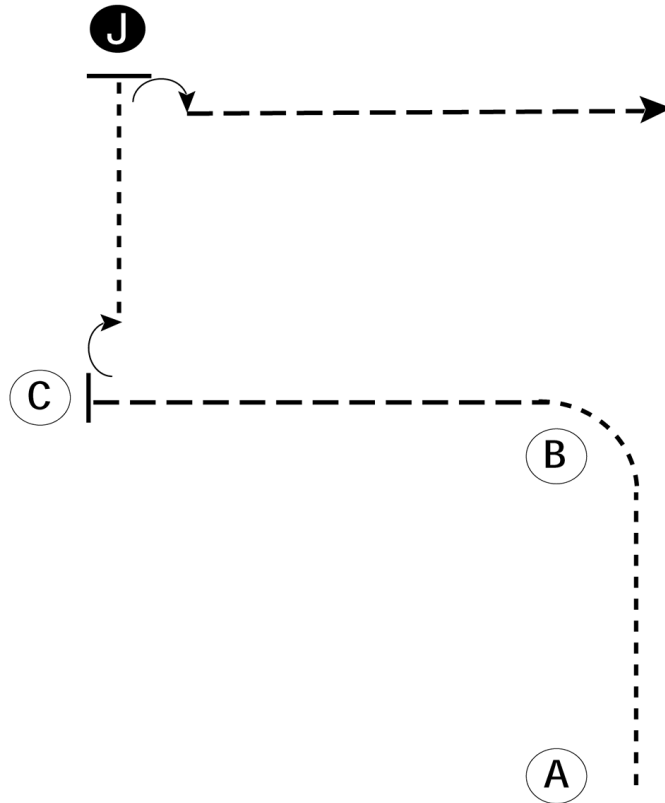

2024 NC State 4-H Horse Show

Adaptive Rider Showmanship (Class 12)

Show Date: 07-10-2024

Be ready at A.

1. Walk from A to B.
2. Trot from B to C.
3. Stop at C and perform a 90 degree turn.
4. Walk to the judge.
5. Stop and set up for inspection.
6. When dismissed, perform a 90 degree turn.
7. Trot away from judge.
8. Follow the instructions of your ring steward.

Walk	-----
Trot	- - - - -
Back	←=====
Marker	ⓑ
Judge	ⓐ

[S/WT-17]

Pattern Provided by:
Show Management

2024 NC State 4-H Horse Show

Class 19, 20, 21 Adaptive Trail Level 1, 2, 3

Show Date: July 10, 2024

1. Walk forward and around the cone.
2. Continue to walk over the pole and into the chute.
3. Back out of the chute, and then walk forward and through it.
4. Jog around the rocks as shown.
5. Walk over the pole and into the box..
6. Turn around in the box 360 degrees (either direction).
7. Walk out of the box and stop at the cone.
8. Pattern is complete.

Pattern Provided by:
Show Management