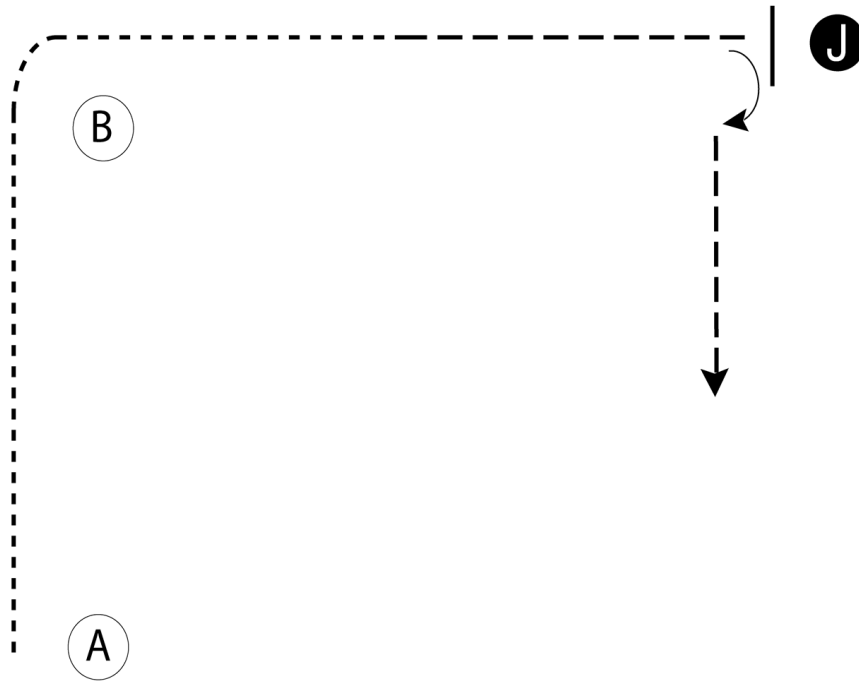

2022 NC State 4-H Horse Show

Western Cloverbud Showmanship (Class 58)

Show Date: 07/08/2022

Be ready at A.

1. Walk from A around B and half way to the Judge.
2. Trot to the Judge and set up for inspection.
3. When dismissed, perform a 90 degree turn and trot straight away from the Judge.

Follow the instructions of your ring steward.

Exhibitors will perform their pattern to the green 4-H cones.

- Walk -----
- Trot - - - - -
- Back ←
- Marker (B)
- Judge (J)

[S/WT-33]

Pattern Provided by:
Show Management

Exhibitors will perform their pattern to the green 4-H cones.

Walk
Jog	-----
Extended Jog	-----
Lope	=====
Leg Yield	
Lead Change	↘
Back	←←←←
Marker	(B)
Sidepass	←←←←

[WH/WT-7]

Pattern Provided by:
Show Management