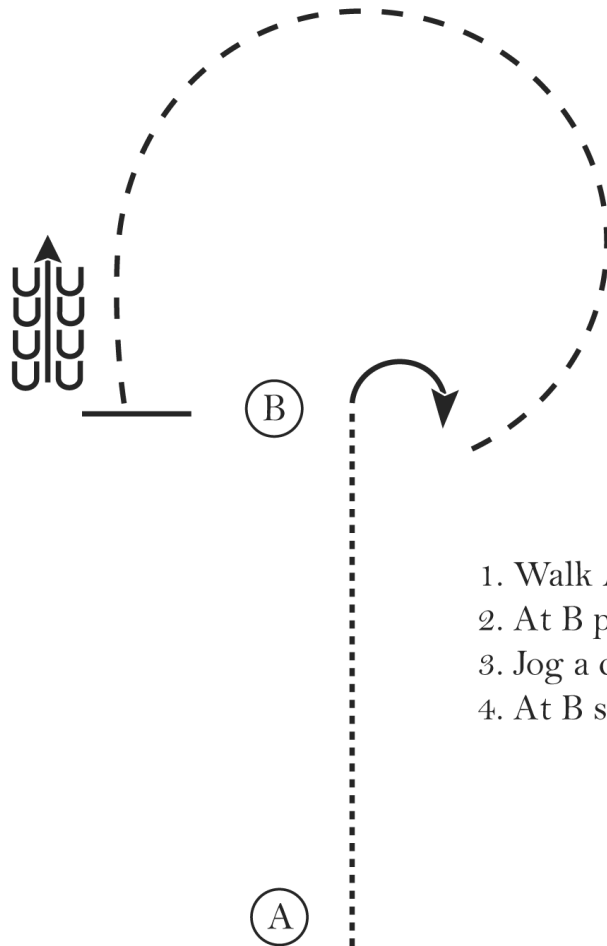

2022 NC State 4-H Horse Show

Western Cloverbud Horsemanship (Class 61)

Show Date: 07/08/2022

1. Walk A to B
2. At B perform a 90 degree turn to the right
3. Jog a circle around B
4. At B stop and back 4 steps

Exhibitors will perform their pattern to the green 4-H cones.

Walk	.....
Jog	-----
Extended Jog	-----
Lope	=====
Leg Yield	|||||
Lead Change	↘
Back	←←←←
Marker	(B)
Sidepass	←←←←

[WH/WT-7]

Pattern Provided by:
Show Management