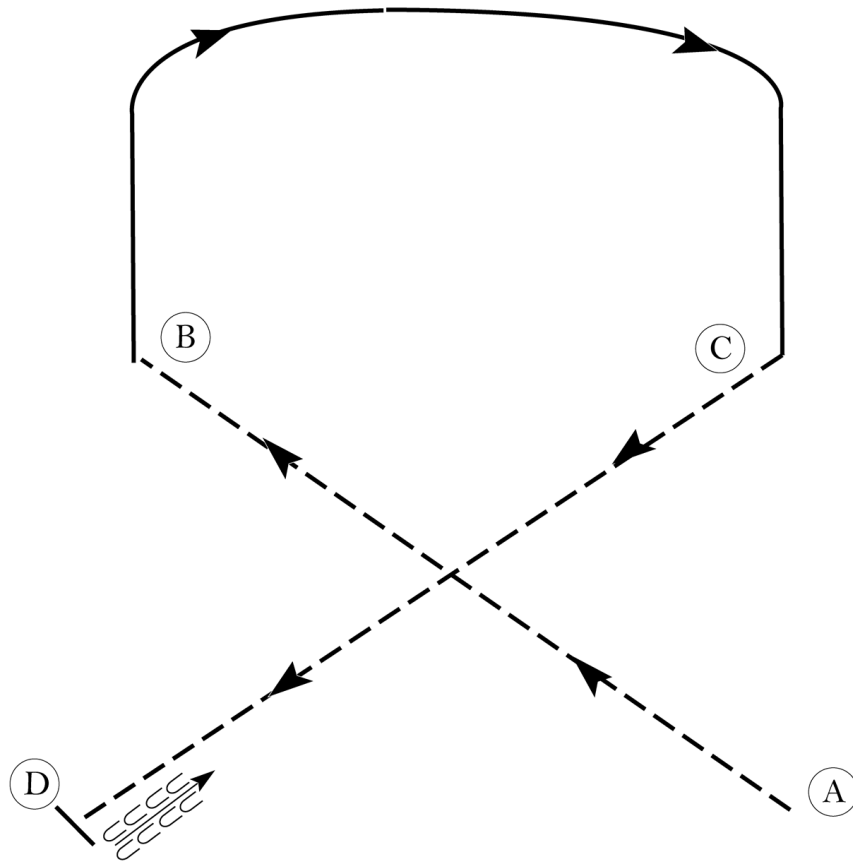

2022 NC State 4-H Horse Show

Stock Type Hunt Seat Equitation (Class 35)

Show Date: 07/07/2022

Be ready at A.

1. Posting trot on the left diagonal to B.
2. Canter right lead to C.
3. Posting trot on the right diagonal 1/2 way to D.
4. Sitting trot to D.
5. Halt at D and back approximately one horse length.

Exit at a sitting trot.

Exhibitors will perform their pattern to the green 4-H cones.

Walk	-----
Trot	- - - - -
Extended Trot	— — — — —
Canter	—————
Leg Yield	|||||
Lead Change	— / —
Back	← ← ← ← ←
Marker	(B)
Sidepass	← ← ← ← ←
Hand Gallop	— — — — —

[HSE/1-23]

Pattern Provided by:
Show Management

www.HorseShowPatterns.com

www.HorseShowPatterns.com