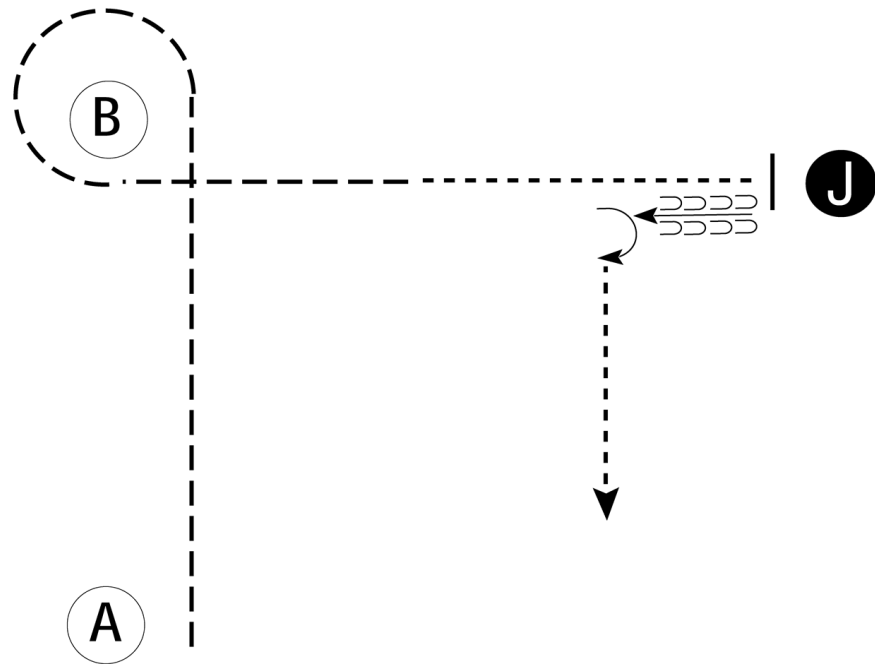

2022 NC State 4-H Horse Show

Stock-Type Hunter Showmanship (Class 31)

Show Date: 07/07/2022

w w w . H o r s e S h o w P a t t e r n s . c o m

w w w . H o r s e S h o w P a t t e r n s . c o m

Be ready at A.

1. Trot from A to B.
2. Trot a tight circle around B.
3. Continue to trot halfway to judge.
4. Break to a walk and walk to judge.
5. Stop and set up for inspection.
6. When dismissed, back approximately one horse length.
7. Perform a 90 degree turn and walk away.

Exhibitors will perform their pattern to the green 4-H cones.

Follow the directions of your ring steward.

- Walk   - . - . - . - . - . - . - . - . - .
- Trot   - - - - - - - - - - - - - - - -
- Back   ← - - - - - - - - - - - - - - - -
- Marker   (B)
- Judge   (J)

[S/2-56]

Pattern Provided by:
Show Management