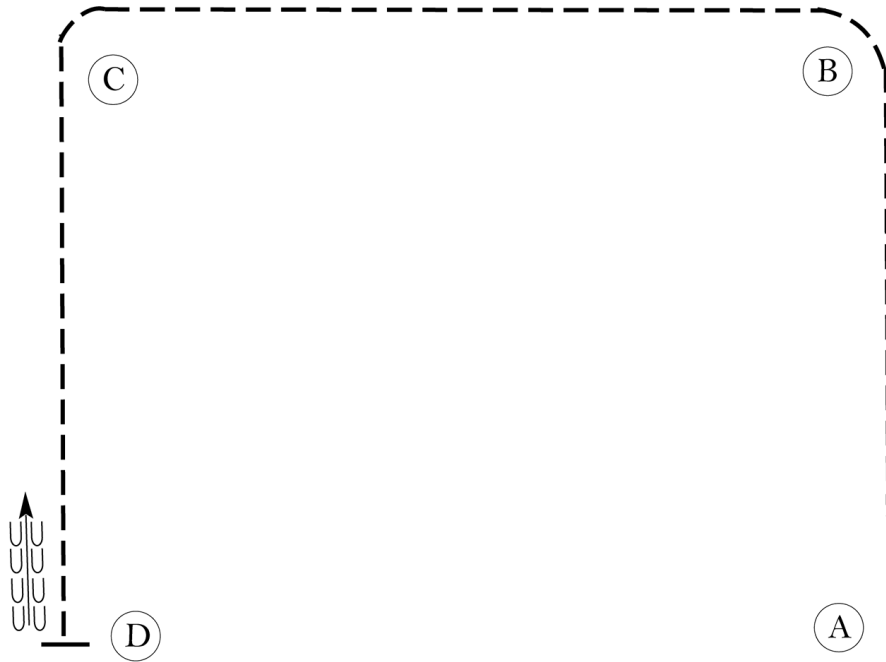

1. Walk from A to Judge.
2. Stop and set up for inspection.
3. When dismissed, perform a 90 degree turn.
4. Trot away from judge.
5. Follow the instructions of your ring steward.

Exhibitors will perform their pattern to the green 4-H cones.

Walk	-----
Trot	- - - - -
Back	←
Marker	Ⓟ
Judge	Ⓝ

[S/WT-13]

Pattern Provided by:
Show Management

2022 NC State 4-H Horse Show

English Cloverbud Equitation (Class 32)

Show Date: 07/07/2022

Be ready at A.

1. Walk two horse lengths from A.
2. Posting trot on the right diagonal to and around B and to C.
3. Once you round C, change diagonals and trot on the left diagonal to D.
4. Halt at D and back approximately one horse length.