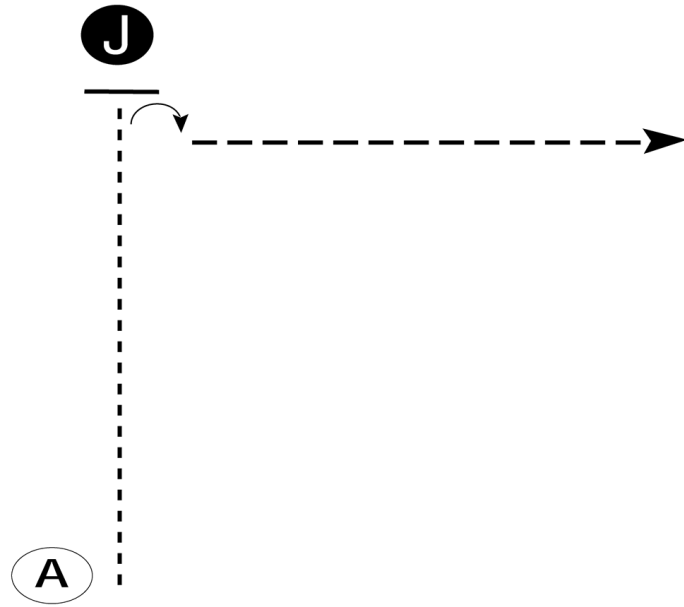

2022 NC State 4-H Horse Show

English Cloverbud Showmanship in Hand (Class 30)

Show Date: 07/07/2022

w w w . H o r s e S h o w P a t t e r n s . c o m

w w w . H o r s e S h o w P a t t e r n s . c o m

Be ready at A.

1. Walk from A to Judge.
2. Stop and set up for inspection.
3. When dismissed, perform a 90 degree turn.
4. Trot away from judge.
5. Follow the instructions of your ring steward.

Exhibitors will perform their pattern to the green 4-H cones.

Walk	-----
Trot	- - - - -
Back	←
Marker	Ⓟ
Judge	Ⓝ

[S/WT-13]

Pattern Provided by:
Show Management