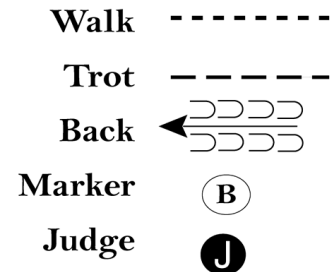

[S/WT-29]

Pattern Provided by:
Show Management

w w w . H o r s e S h o w P a t t e r n s . c o m

w w w . H o r s e S h o w P a t t e r n s . c o m