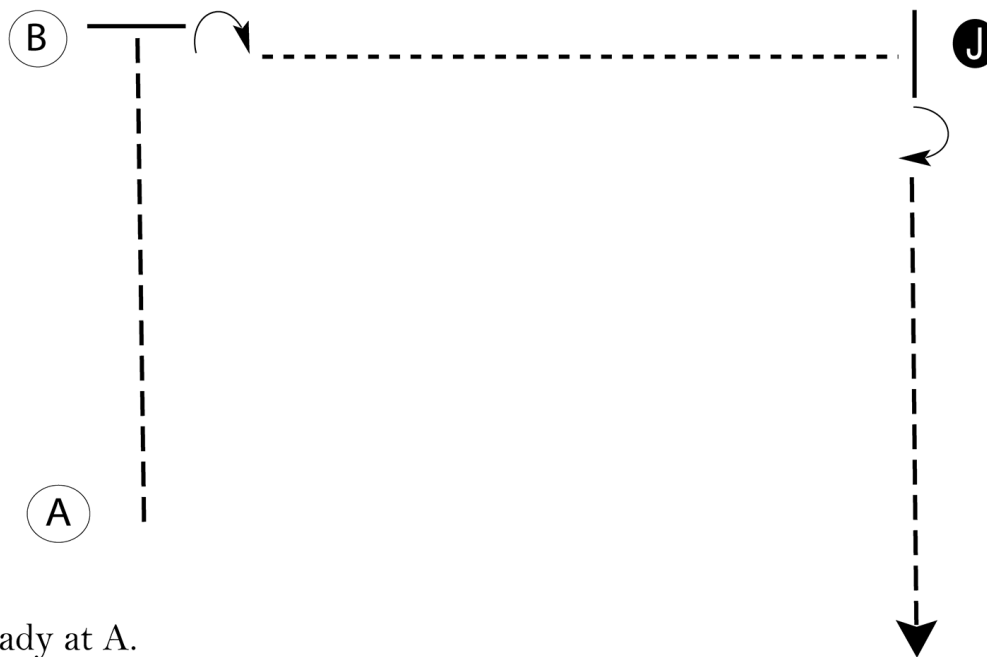

## Adaptive Showmanship (Class 12)

Show Date: 07-06-2022

Be ready at A.

1. Trot to B and stop.
2. Perform a 90 degree turn. Walk to judge.
3. Stop, set up, inspection.
4. When dismissed, perform a 90 degree turn.
5. Trot to the line up or follow the directions of the ring steward.