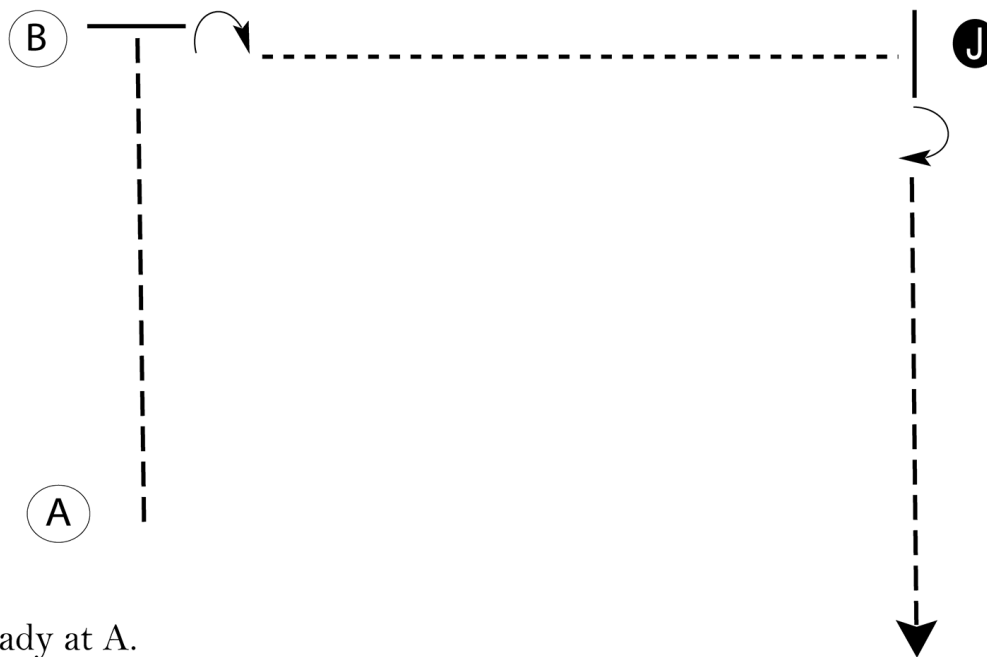

2022 NC State 4-H Horse Show

Adaptive Showmanship (Class 12)

Show Date: 07-06-2022

Be ready at A.

1. Trot to B and stop.
2. Perform a 90 degree turn. Walk to judge.
3. Stop, set up, inspection.
4. When dismissed, perform a 90 degree turn.
5. Trot to the line up or follow the directions of the ring steward.

Exhibitors will perform their pattern to the green 4-H cones.

- Walk - - - - -
- Trot - - - - -
- Back ← 
- Marker (B)
- Judge (J)

[S/WT-29]

Pattern Provided by:
Show Management

2022 NC State 4-H Horse Show

Adaptive Trail (Class 20, 21)

Show Date: July 6, 2022

1. Walk over the 2 poles.
 2. Walk in a circle to the left, around the cone.
 3. Close the circle and walk over the pole.
 4. Pick up the jog around the cones and over the pole.
 5. Break to a walk and walk into the box.
 6. Stop, turn 360 degrees in either direction
 7. Walk out of the box, over the pole, and stop at the cone.
 8. Back up to the pole.
- Pattern ends.