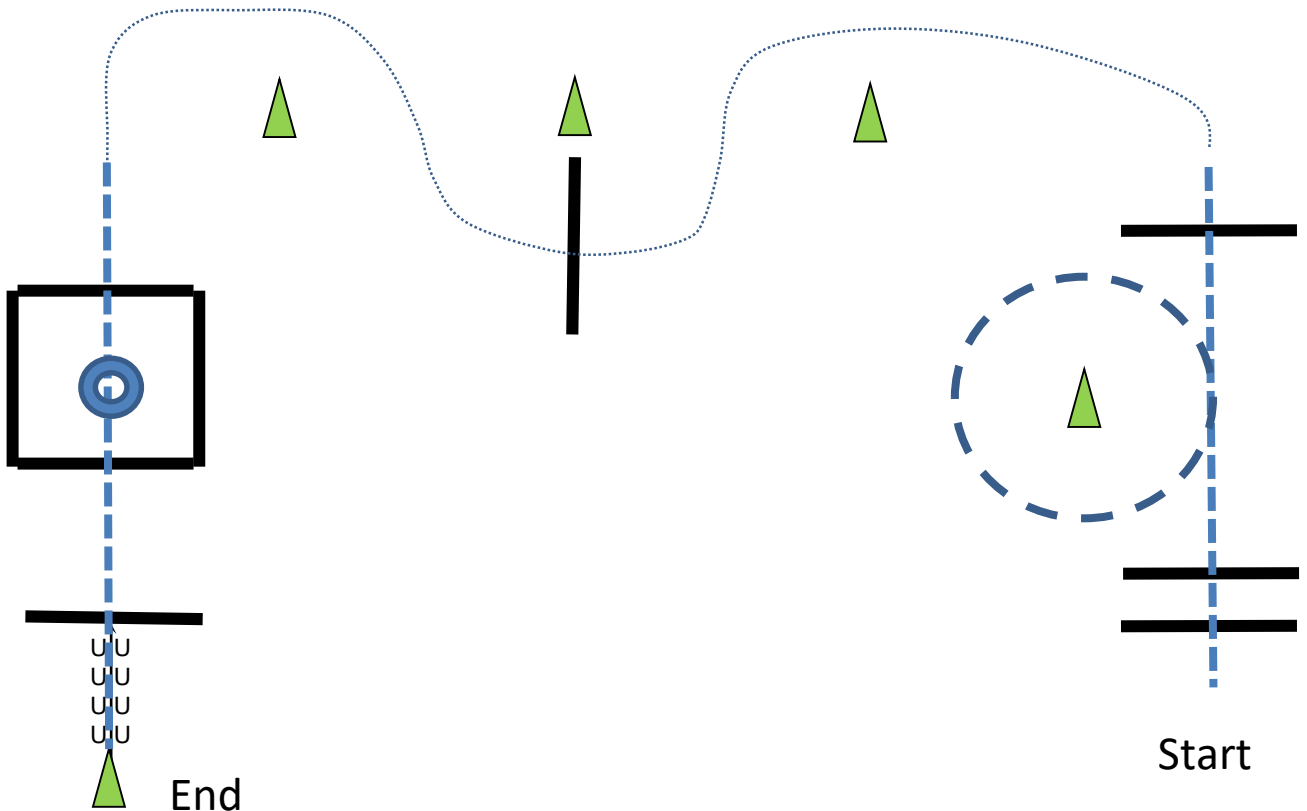

2022 NC State 4-H Horse Show

Adaptive Showmanship (Class 12)

Show Date: 07-06-2022

Be ready at A.

1. Trot to B and stop.
2. Perform a 90 degree turn. Walk to judge.
3. Stop, set up, inspection.
4. When dismissed, perform a 90 degree turn.
5. Trot to the line up or follow the directions of the ring steward.

Exhibitors will perform their pattern to the green 4-H cones.

- Walk - - - - -
- Trot - - - - -
- Back ← 
- Marker (B)
- Judge (J)

[S/WT-29]

Pattern Provided by:
Show Management

2022 NC State 4-H Horse Show

Adaptive Trail (Class 20, 21)

Show Date: July 6, 2022

1. Walk over the 2 poles.
 2. Walk in a circle to the left, around the cone.
 3. Close the circle and walk over the pole.
 4. Pick up the jog around the cones and over the pole.
 5. Break to a walk and walk into the box.
 6. Stop, turn 360 degrees in either direction
 7. Walk out of the box, over the pole, and stop at the cone.
 8. Back up to the pole.
- Pattern ends.

Pattern Provided by:
Show Management